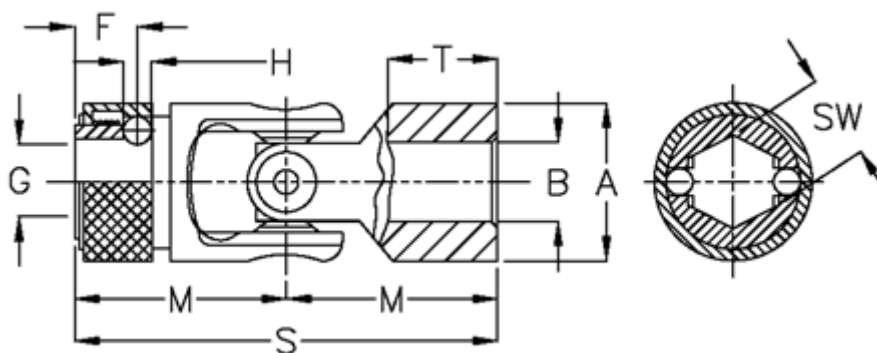

Data Sheet

Article number: 07625426

Description: Cross joint w/needle bearing
W/rapid change coupling, 0.625.426

Measures

A	= 25	sw = 14.04
B H7	= 14	T = 22
F	= 13.5	
G	= 13.0	
H	= 4.00	
M	= 37	
MD max N m	= 20	
s	= 74	